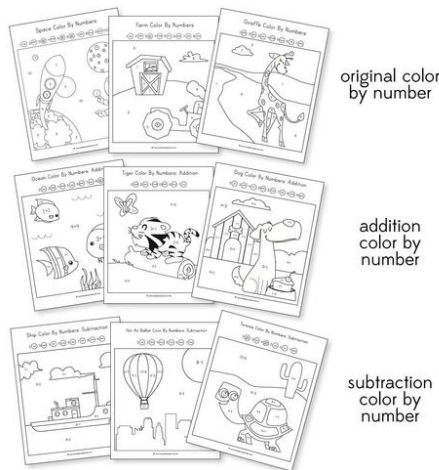

SIMPLE EVERYDAY
MOM

Thank you so much for downloading this free resource. Here are some other popular printables you may be interested in. Click on any of the pictures to learn more!

Pattern Block
Puzzles

Popsicle Stick
Busy Bag

Vet Clinic
Pretend Play

Alphabet
Playdough Mats

Color By Number
Worksheets

Jungle Animal
Pack

Directions

- Print all pages out on heavy, white cardstock
- Laminate if you plan on using printables long term
- Cut out all of the mice and the coordinating cheese shapes
- Depending on the age and knowledge of your child, here are a few ways to play:
 - **For Beginning Learners:** Give one mouse at a time and only 2 cheese shapes, with one shape being the same as the chosen mouse. Tell your child what shape the mouse is holding and ask which cheese is the same. If they don't know, select the correct shape and place it next to the mouse shape to show how they are the same. Name the shape. Repeat for every mouse.
 - **For Advanced Learners:** Give all the mice to your child, along with all the cheese shapes. Let them match each mouse to its correct cheese shape. Review their answers and then ask them to name all of the shapes.