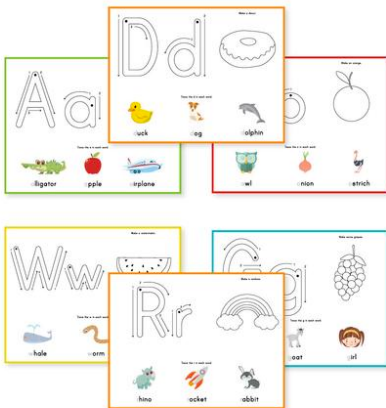

SIMPLE EVERYDAY
MOM

Thank you so much for downloading this free resource. Here are some other popular printables you may be interested in. Click on any of the pictures to learn more!

Pattern Block
Puzzles

Popsicle Stick
Busy Bag

Vet Clinic
Pretend Play

Alphabet
Playdough Mats

Color By Number
Worksheets

Jungle Animal
Pack

Directions

- Print all pages out on heavy, white cardstock
- Laminate if you plan on using printables long term
- Cut out all of the mice and the coordinating cheese shapes
- Depending on the age and knowledge of your child, here are a few ways to play:
 - **For Beginning Learners:** Give one mouse at a time and only 2 cheese shapes, with one shape being the same as the chosen mouse. Tell your child what shape the mouse is holding and ask which cheese is the same. If they don't know, select the correct shape and place it next to the mouse shape to show how they are the same. Name the shape. Repeat for every mouse.
 - **For Advanced Learners:** Give all the mice to your child, along with all the cheese shapes. Let them match each mouse to its correct cheese shape. Review their answers and then ask them to name all of the shapes.