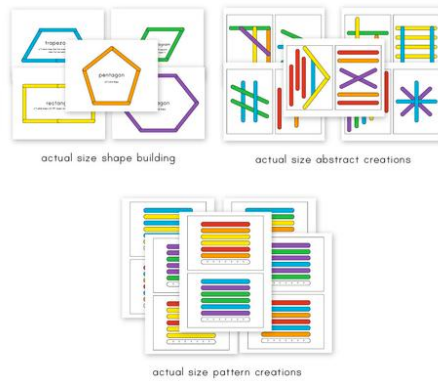

SIMPLE EVERYDAY
MOM

Thank you so much for downloading this free resource. Here are some other popular printables you may be interested in. Click on any of the pictures to learn more!

Pattern Block
Puzzles

Popsicle Stick
Busy Bag

Vet Clinic
Pretend Play

Alphabet
Playdough Mats

Color By Number
Worksheets

Jungle Animal
Pack

Directions

- Print all pages out on heavy, white cardstock
- Laminate if you plan on using printables long term
- Cut out all of the mice and the coordinating cheese shapes
- Depending on the age and knowledge of your child, here are a few ways to play:
 - **For Beginning Learners:** Give one mouse at a time and only 2 cheese shapes, with one shape being the same as the chosen mouse. Tell your child what shape the mouse is holding and ask which cheese is the same. If they don't know, select the correct shape and place it next to the mouse shape to show how they are the same. Name the shape. Repeat for every mouse.
 - **For Advanced Learners:** Give all the mice to your child, along with all the cheese shapes. Let them match each mouse to its correct cheese shape. Review their answers and then ask them to name all of the shapes.