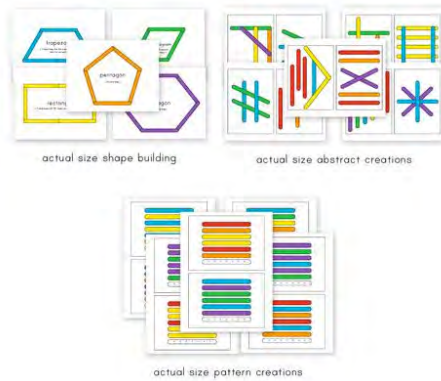

SIMPLE EVERYDAY
MOM

Thank you so much for downloading this free resource!
Here are some other popular printables you may be interested in. Click on any of the pictures to learn more.

Pattern Block
Puzzles

Popsicle Stick
Busy Bag

Mermaid
Valentine Cards

Valentine's
Activities For Kids

Dinosaur Pattern
Block Mats

Dinosaur Party
Pack

face
cut out

head
trace on black paper

beak
trace on orange paper

arms
trace on black paper

body
trace on black paper

belly
cut out

feet
trace on orange paper

face
print on white paper

head
print on black paper

beak
print on orange paper

belly
print on white paper

feet
print on orange paper

body

print on white paper

fold a piece of black paper in half, then trace the body piece on it with the top, flat part on the fold line. Cut out leaving the flat line in tact.

antenna
print on black paper